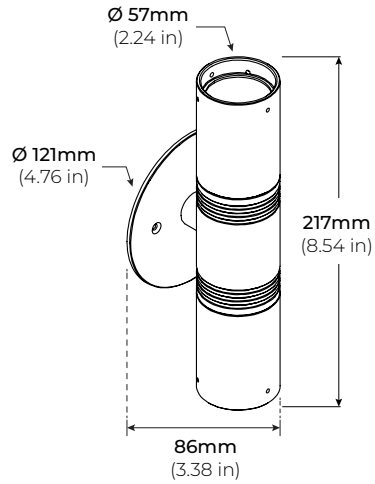

FL-470

120V WALL MOUNT DIRECT/ INDIRECT OUTDOOR LED ACCENT LIGHT

DIMENSIONS