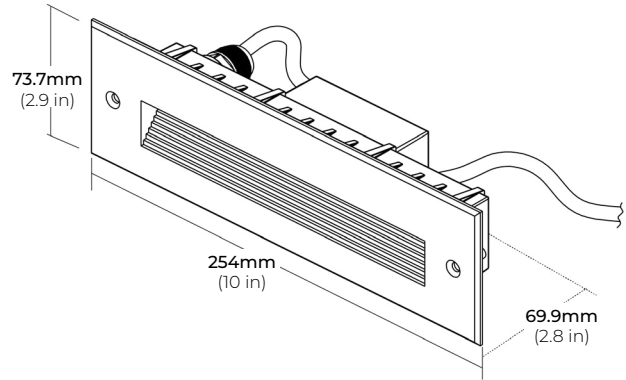

DIMENSIONS

24V DC

120V AC

RECESSED SLEEVE