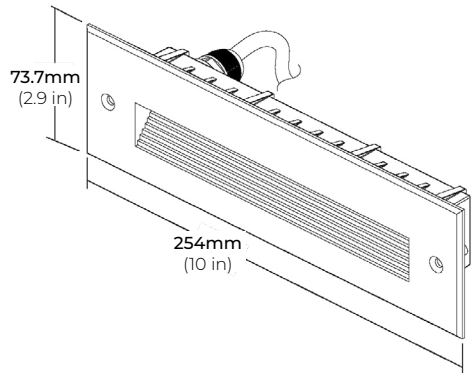

ST-601

INDOOR/ OUTDOOR STEP LIGHT

Project _____
Location _____
Quote/ Ref # _____

The **ST-601** Step Light is a 6W dimmable LED fixture which can be used in most indoor or outdoor applications. Capable of 330 Lumens of light output, this easy to install fixture provides optimal lighting in a stylish design.

FEATURES

- Available in 24V and 120V
- Suitable for interior or exterior applications
- Die-cast aluminum face plate
- Suitable for wet locations
- Concrete Rated
- Dimmable (24V Only) | Non-Dimmable (120V)

DIMENSIONS

24V DC

120V AC

RECESSED SLEEVE