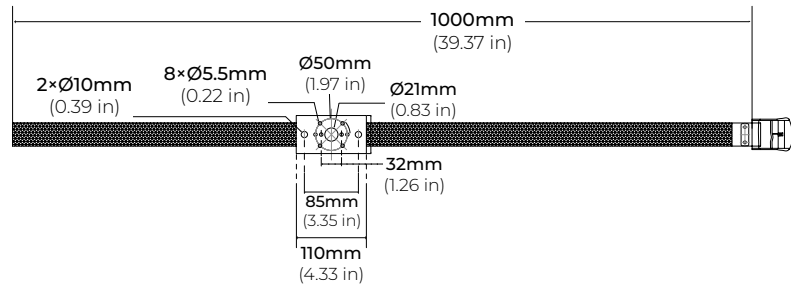

PJB
TREE STRAP WITH JUNCTION BOX