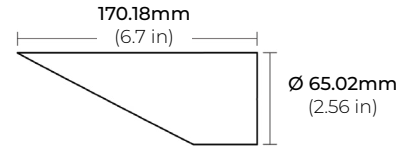

FL-710LV

LOW VOLTAGE OUTDOOR LIGHTING LUMINAIRE

DIMENSIONS

SHROUDS

AS
ANGLED GLARE SHIELD

OS
STRAIGHT GLARE SHIELD

ACCESSORIES

KA
MOUNTING BRACKET A