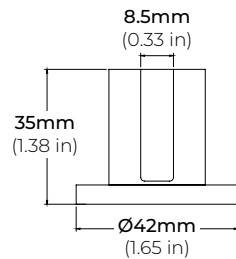

KB
MOUNTING BRACKET B