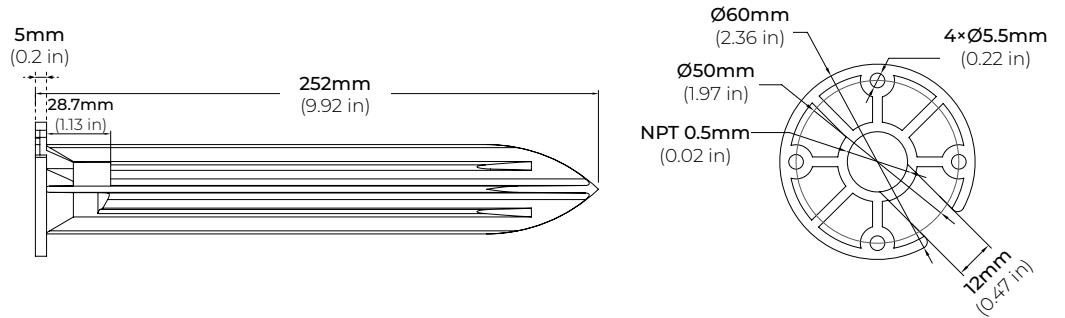

SK
GROUND STAKE