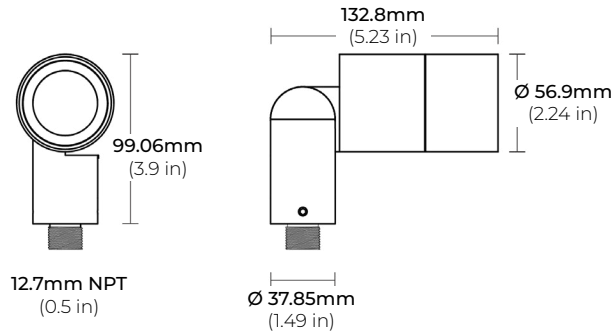

FL-710LV

LOW VOLTAGE OUTDOOR LIGHTING LUMINAIRE

DIMENSIONS