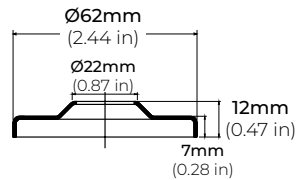

ACCESSORIES

KA
MOUNTING BRACKET A