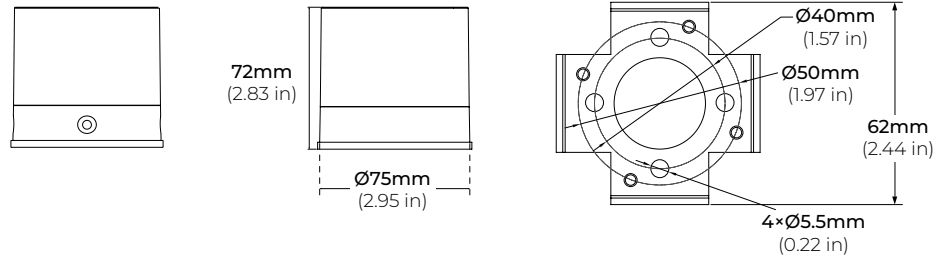

FL-710LV

LOW VOLTAGE OUTDOOR LIGHTING LUMINAIRE

ACCESSORIES

JB
JUNCTION BOX