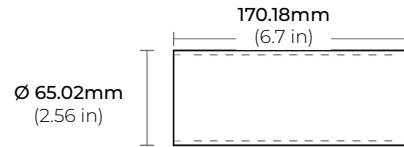

FL-710LV

LOW VOLTAGE OUTDOOR LIGHTING LUMINAIRE

DIMENSIONS

SHROUDS

AS
ANGLED GLARE SHIELD

OS
STRAIGHT GLARE SHIELD

ACCESSORIES

KA
MOUNTING BRACKET A