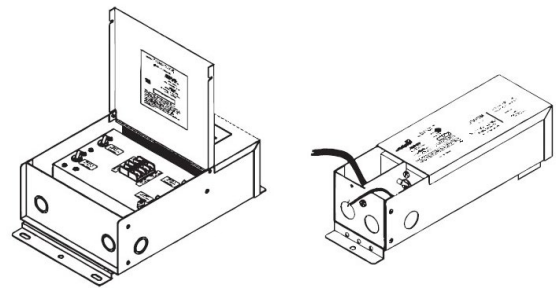

PSDH SERIES HIGH PERFORMANCE MAGNETIC LOW VOLTAGE (MLV)

PSDH-48W-24V	CLASS 2	11.25" X 3.38" X 3.38"
PSDH-96W-24V	CLASS 2	11.25" X 3.38" X 3.37"
PSDH-288W-24V	CLASS 2	14.25" X 8.43" X 4.43"