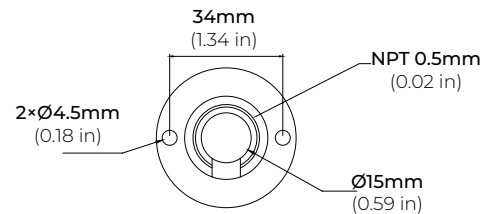

KB
MOUNTING BRACKET B