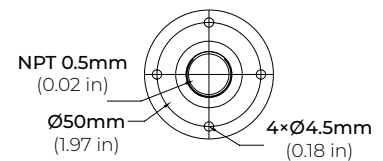

FL-710LV

LOW VOLTAGE OUTDOOR LIGHTING LUMINAIRE

DIMENSIONS

SHROUDS

AS
ANGLED GLARE SHIELD

OS
STRAIGHT GLARE SHIELD

ACCESSORIES

KA
MOUNTING BRACKET A