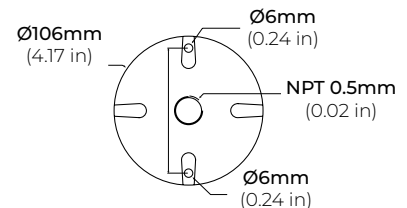

KC
4.5" ROUND COVER