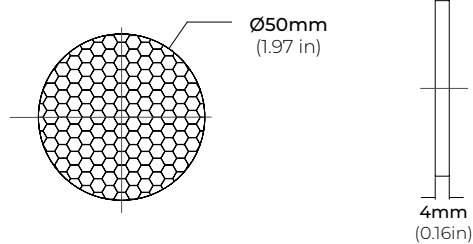

HC
HONEYCOMB LOUVER