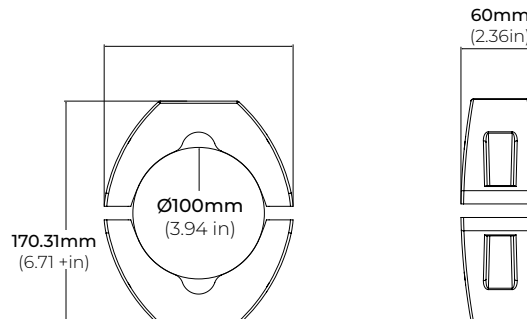

PC
POLE CLAMP