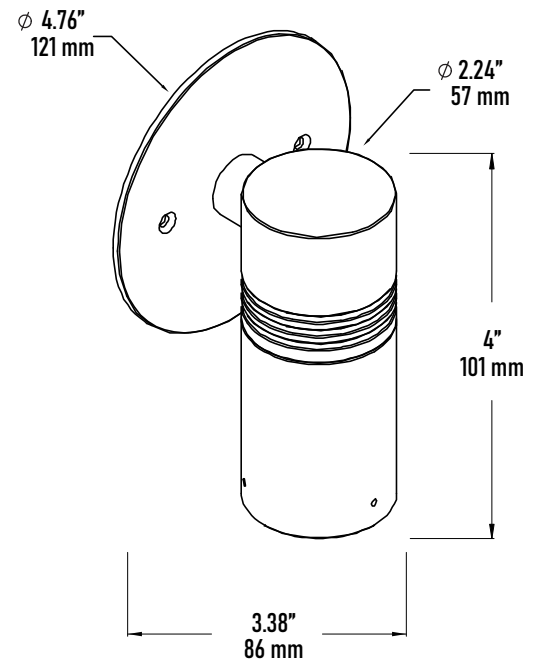

FL-460

120V Wall Mount Direct or Indirect Outdoor LED Accent Light

CORE
ARCHITECTURAL
LIGHTING

FEATURES

- 120V AC no transformer required
- Wall mount LED fixture ideal for accent lighting
- Durable high-quality machined aluminum
- Multiple beam angle options available
- Dry/Damp/Wet location
- Up or down light spread
- IP67 Wet Rated

SPECIFICATIONS

TYPE	Wall mount LED fixture
VOLTAGE	120VAC
WATTAGE	7 Watts
LUMEN	480 lumens
COLOR TEMPERATURE	30K (Warm White) 40K (Cool White)
CRI	90 CRI
OPTICS	25° 38°
DIMMING	ELV MLV
FINISH	White Black Silver Bronze

ACCESSORIES

MB-400 | Round Surface Canopy

- Mounting onto 4/0 or 3/0 boxes
- 1 1/4" Height
- 4 3/4" diameter