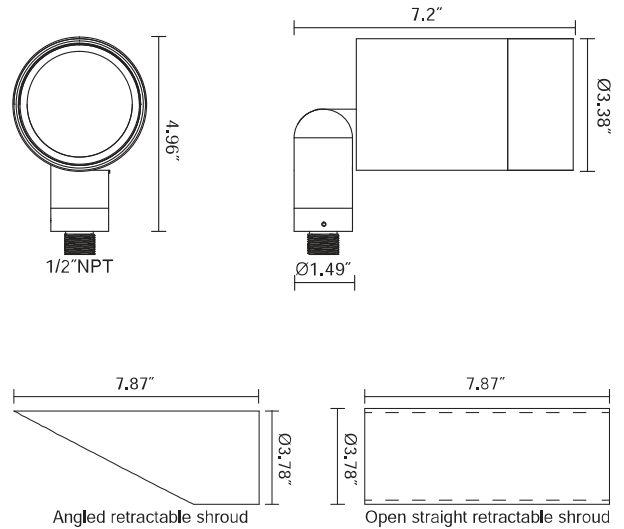

## SPECIFICATION SHEET

JOB NAME: \_\_\_\_\_  
 LOCATION: \_\_\_\_\_  
 QUOTE/REF#: \_\_\_\_\_

The FL-720 is an outdoor LED accent light with multiple beam and shroud options. It can rotate 360° and can be tilted 180° allowing for a more precise lighting scheme. Various accessories are available for different mounting options. Made of die-cast aluminum, it is extremely durable to ensure a longer lifetime. Its optimized heat dissipation allows the luminaire to be operated in extended lengths of time. Suitable for outdoor lighting such as building facades, gardens, lawns, tree accent lighting, and common outdoor areas

### DIMENSIONS

<b>INPUT VOLTAGE</b>	120V AC
<b>WATTAGE</b>	15W
<b>LUMENS</b>	70 LUMENS/WATT
<b>HOUSING</b>	Die-Cast Aluminum Silicone
<b>GASKET</b>	Rubber
<b>FRONT COVER</b>	Tempered Glass
<b>LED OPTIC</b>	Polycarbonate Lens
<b>FINISH TYPE</b>	AkzoNobel Powder Coating
<b>DRIVER TYPE</b>	Constant Current (built-in)
<b>AMBIENT TEMPERATURE</b>	-20°C~45°C
<b>IP RATING</b>	IP65
<b>CERTIFICATIONS</b>	ETL