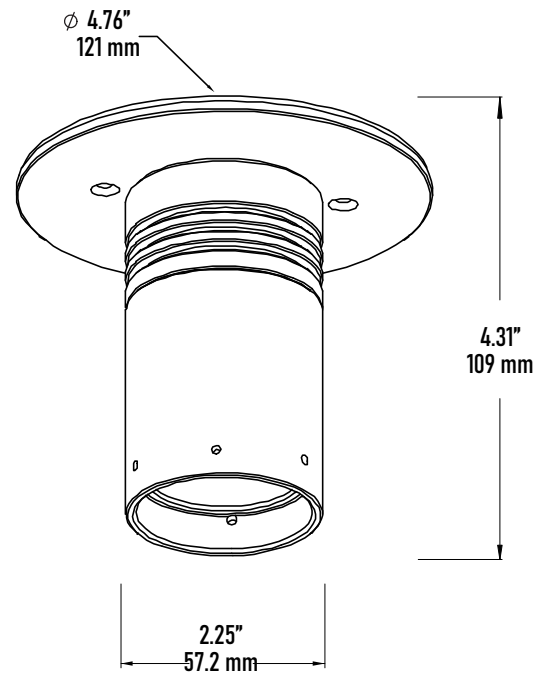

FL-450

120V LED Accent Light

FEATURES

- 120V AC no transformer required
- Dimmable
- Wall mount LED fixture ideal for accent lighting
- Durable high-quality machined aluminum
- Multiple beam angle options available
- Dry/Damp/Wet location
- Up or down light spread

SPECIFICATIONS

TYPE	Wall mount LED fixture
VOLTAGE	120VAC
WATTAGE	7 Watts
LUMEN	480 lumens
COLOR TEMPERATURE	30K (Warm White) 40K (Cool White)
CRI	90 CRI
OPTICS	25° 38°
DIMMING	ELV MLV
FINISH	White Black Silver Bronze

- Mounting onto 4/0 or 3/0 boxes
- 1 1/4" Height
- 4 3/4" diameter