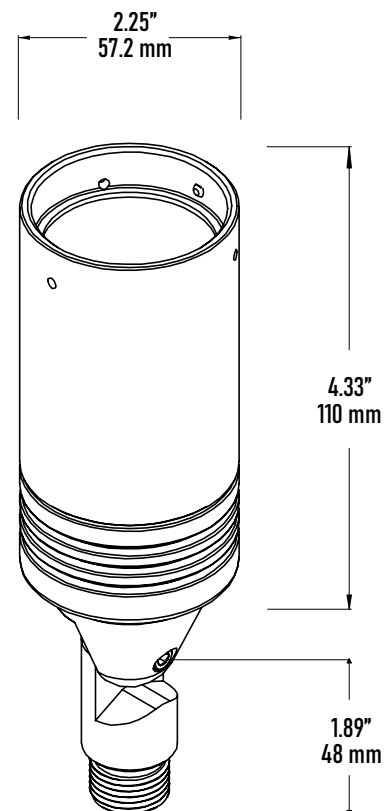

FL-440

120V Wall Mount LED Accent Light

FEATURES

- 120V AC no transformer required
- Dimmable
- Wall mount LED fixture ideal for accent lighting
- Durable high-quality machined aluminum
- Multiple beam angle options available
- Dry/Damp/Wet location

SPECIFICATIONS

TYPE	Wall mount LED fixture
VOLTAGE	120VAC
WATTAGE	13.5 Watts
LUMEN	480 lumens
COLOR TEMPERATURE	30K (Warm White) 40K (Cool White)
CRI	90 CRI
OPTICS	25° 38°
DIMMING	ELV MLV
FINISH	White Black Silver Bronze

- 3/0 Flat Aluminum Plate
- Single Mounting Hole
- 4.75" Round Diameter
- 1/2" NPS Thread

FINISH OPTIONS

- SA - Silver Anodized
- BK - Black
- BZ - Bronze
- WH - White

MB-200 | Mini Surface Wiring Box

- 1/2" NPS Thread
- 15/8" Height
- 2 1/4" diameter

MB-400 | Round Surface Canopy

- Mounting onto 4/0 or 3/0 boxes
- 1 1/4" Height
- 4 3/4" diameter