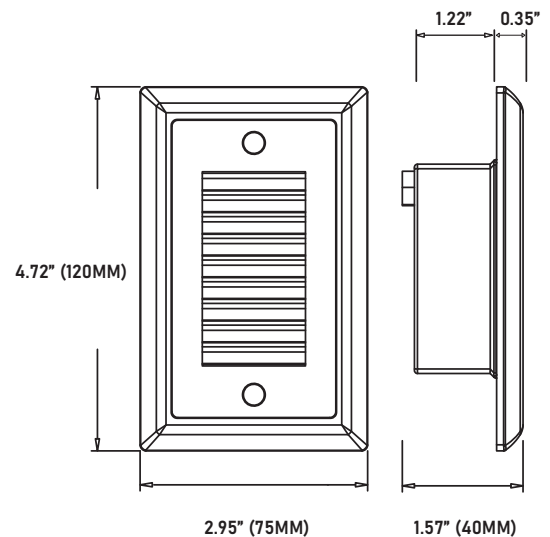

ST400

120V Dimmable LED Steplight Fixture

JOB NAME: _____
LOCATION: _____
QUOTE/REF#: _____

The **ST-400** Step Light is a 120V Dimmable LED fixture which can be used in most indoor or outdoor applications. Featuring a high 95+ CRI at 2.5W output, this easy to install fixture provides optimal lighting in a stylish design.

FEATURES

- Easy install with single gang switch box.
- Suitable for indoor/outdoor applications.
- Vertical and horizontal louver face plate options.
- White and Bronze finish options.
- Die-cast aluminum fac plate.
- 3000K color temperature
- Dimmable with forward-phase dimmers.
- UL listed
- Rated to last 50,000 hrs.

SPECIFICATIONS

INPUT VOLTAGE	120V AC
POWER CONSUMPTION	2.5W
LUMEN OUTPUT	100 Lumens
OPERATING FREQUENCY	50 / 60Hz
CCT	3000K
CRI	96+
DIMMING	YES with forward-phase dimmers
IP RATING	IP65 wet location
OPERATING TEMPERATURE	-4 ~ 122°F (-20 ~ 50°C)
AMBIENT TEMPERATURE	-4 ~ 176°F (-20 ~ 80°C)
LUMEN MAINTENANCE	50,000 hrs.
CONNECTION	7" 18AWG Lead Wire
WARRANTY	5-Year Limited
FACE PLATE DIMENSIONS	4.72"W x 2.95"H x 1.57"D

DIMENSIONS

ST400

120V Dimmable LED Steplight Fixture

STANDARD ORDERING CODE

Model	Color Temp	Faceplate	Finish	Voltage
ST300	30K 3000K	HL Horizontal Louver	WH White	UNV 120/277V
		VL Vertical Louver	BZ Bronze	12V 12V AC/DC
			BN Brushed Nickel	