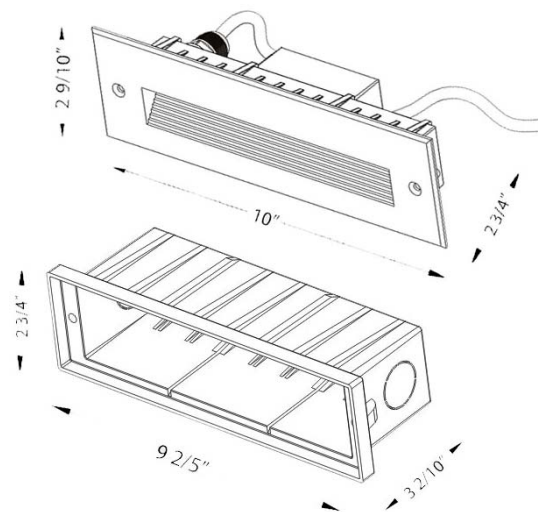

ST-602 Indoor / Outdoor Step Light

SPECIFICATION SHEET

JOB NAME: _____
 LOCATION: _____
 QUOTE/REF#: _____

The **ST-602** Step Light is a 6W Non-Dimmable LED fixture which can be used in most indoor or outdoor applications. Capable of 330 Lumens of light output, this easy to install fixture provides optimal lighting in a stylish design.

FEATURES

- 24V (120V version available)
- Suitable for interior or exterior applications.
- Bronze, Black, White and Silver finishes.
- Die-cast aluminum face plate
- 3000K and 4000K color temperatures
- Suitable for wet locations.
- DIMMABLE
- Rated to last 50,000 hrs.

SPECIFICATIONS

VOLTAGE	24V 120V AC
POWER CONSUMPTION	8W
LUMEN OUTPUT	520 Lumens
OPERATING FREQUENCY	50 / 60Hz
CCT	3000K / 4000K
CRI	80+
DIMMING	YES
IP RATING	IP67 wet location
OPERATING TEMPERATURE	-4 ~ 122°F (-20 ~ 50°C)
AMBIENT TEMPERATURE	-4 ~ 176°F (-20 ~ 80°C)
LUMEN MAINTENANCE	50,000 hrs.
CONNECTION	7" 18AWG Lead Wire
WARRANTY	5-Year Limited
HOUSING DIMENSIONS	9 ² / ₅ " W x 2 ³ / ₄ " H x 10" W x 3 ¹ / ₈ " D
FACE PLATE DIMENSIONS	9 ² / ₅ " W x 2 ³ / ₄ " H x 10" W x 3 ¹ / ₈ " D

DIMENSIONS

ORDERING GUIDE EX: ST602-30K-BZ-24V

ST602			
MODEL	COLOR TEMP	FINISH	VOLTAGE
	30K - 3000K 40K - 4000K	WH - White BK - Black BZ - Bronze SI - Silver	24V - 24V DC 120 - 120V AC