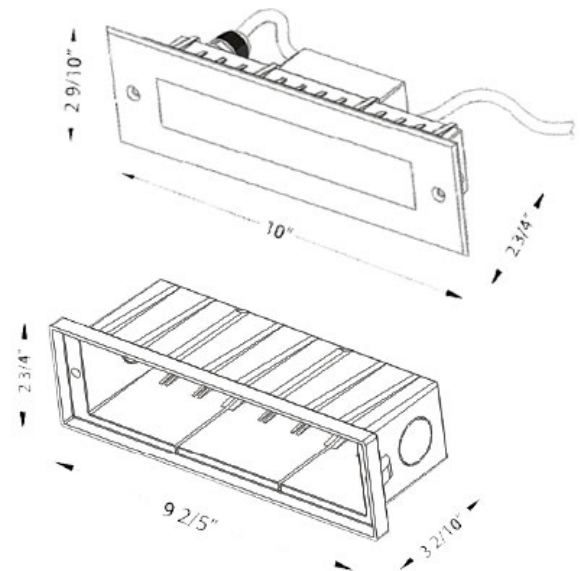

## SPECIFICATION SHEET

JOB NAME: \_\_\_\_\_  
 LOCATION: \_\_\_\_\_  
 QUOTE/REF#: \_\_\_\_\_

The **ST-603** Step Light is a 6W Dimmable LED fixture which can be used in most indoor or outdoor applications. Capable of 330 Lumens of light output, this easy to install fixture provides optimal lighting in a stylish design.

### SPECIFICATIONS

VOLTAGE	24V DC   120V AC
POWER CONSUMPTION	6W
LUMEN OUTPUT	330 Lumens
OPERATING FREQUENCY	50 / 60Hz
CCT	3000K / 4000K
CRI	80+
DIMMING	YES
IP RATING	IP67 wet location
OPERATING TEMPERATURE	-4 ~ 122°F (-20 ~ 50°C)
AMBIENT TEMPERATURE	-4 ~ 176°F (-20 ~ 80°C)
LUMEN MAINTENANCE	50,000 hrs.
CONNECTION	7" 18AWG Lead Wire
WARRANTY	5-Year Limited
HOUSING DIMENSIONS	9 <sup>2/5</sup> " W x 2 <sup>3/4</sup> " H x 10" W x 3 <sup>1/8</sup> " D
FACE PLATE DIMENSIONS	9 <sup>2/5</sup> " W x 2 <sup>3/4</sup> " H x 10" W x 3 <sup>1/8</sup> " D

### DIMENSIONS