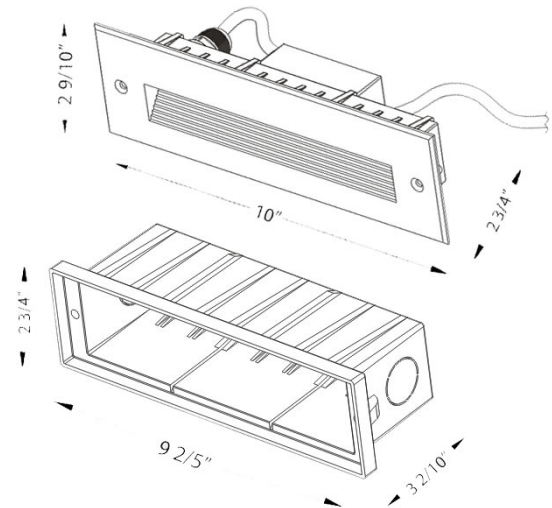

## SPECIFICATION SHEET

JOB NAME: \_\_\_\_\_  
 LOCATION: \_\_\_\_\_  
 QUOTE/REF#: \_\_\_\_\_

The **ST-601** Step Light is a 6W Dimmable LED fixture which can be used in most indoor or outdoor applications. Capable of 330 Lumens of light output, this easy to install fixture provides optimal lighting in a stylish design.

### FEATURES

- 24V DC (120V version available)
- Suitable for interior or exterior applications.
- Bronze, Black, White and Silver finishes.
- Die-cast aluminum face plate
- 3000K and 4000K color temperatures
- Suitable for wet locations.
- Dimmable
- Rated to last 50,000 hrs.

### SPECIFICATIONS

VOLTAGE	24V DC   120V AC
POWER CONSUMPTION	6W
LUMEN OUTPUT	330 Lumens
OPERATING FREQUENCY	50 / 60Hz
CCT	3000K / 4000K
CRI	80+
DIMMING	YES
IP RATING	IP67 wet location
OPERATING TEMPERATURE	-4 ~ 122°F (-20 ~ 50°C)
AMBIENT TEMPERATURE	-4 ~ 176°F (-20 ~ 80°C)
LUMEN MAINTENANCE	50,000 hrs.
CONNECTION	7" 18AWG Lead Wire
WARRANTY	5-Year Limited
HOUSING DIMENSIONS	9 <sup>2/5</sup> " W x 2 <sup>3/4</sup> " H x 10" W x 3 <sup>1/8</sup> " D
FACE PLATE DIMENSIONS	9 <sup>2/5</sup> " W x 2 <sup>3/4</sup> " H x 10" W x 3 <sup>1/8</sup> " D

### DIMENSIONS