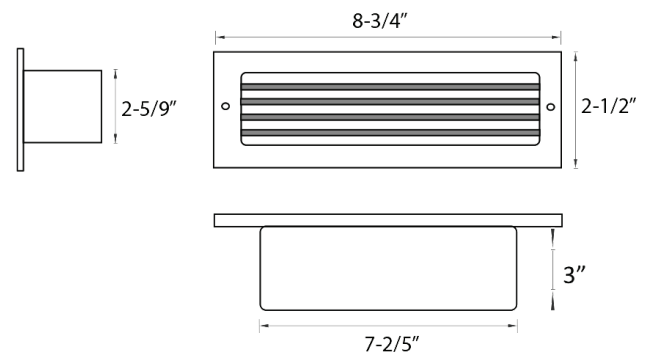

## SPECIFICATION SHEET

JOB NAME: \_\_\_\_\_  
 LOCATION: \_\_\_\_\_  
 QUOTE/REF#: \_\_\_\_\_

The **ST-801** Step light is a 3.5W dimmable LED fixture which can be used in most indoor or outdoor applications. Capable of 165 Lumens of light output, this easy to install fixture provides optimal lighting in a stylish design.

### SPECIFICATIONS

VOLTAGE	120V
POWER CONSUMPTION	3.5W
LUMEN OUTPUT	165 Lumens
OPERATING FREQUENCY	50 / 60Hz
CCT	3000K
CRI	90
DIMMING	YES, ELV dimming
IP RATING	IP65 wet location
OPERATING TEMPERATURE	-4 ~ 122°F (-20 ~ 50°C)
AMBIENT TEMPERATURE	-4 ~ 176°F (-20 ~ 80°C)
LUMEN MAINTENANCE	50,000 hrs.
CONNECTION	7" 18AWG Lead Wire
WARRANTY	5-Year Limited
HOUSING DIMENSIONS	8 <sup>1/2</sup> " W x 3" H x 3 <sup>1/8</sup> " D
FACE PLATE DIMENSIONS	8 <sup>3/4</sup> " W x 3 <sup>5/8</sup> " H x 3/8" D

### DIMENSIONS

### ORDERING GUIDE EX: ST801-30K-BZ-24V

ST801					
MODEL	COLOR TEMP	FACE PLATE	FINISH	VOLTAGE	OPTIONS
	30K - 3000K	HL - Horizontal Louver HV - Horizontal Visor LS - Lensed	WH - White BZ - Bronze BN - Brushed Nickel	120 - 120V	HB - Hanging Bracket