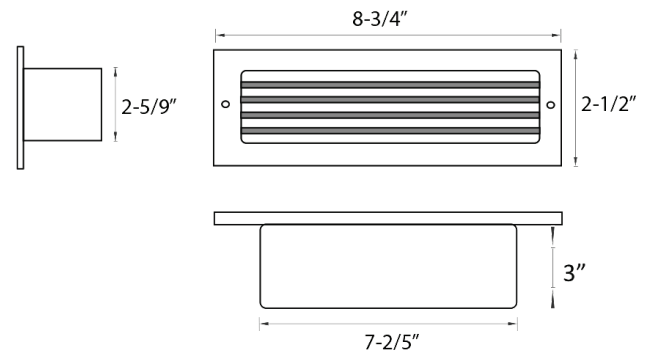

SPECIFICATION SHEET

JOB NAME: _____
 LOCATION: _____
 QUOTE/REF#: _____

The **ST-800** Step Light is a 4W non-dimmable LED fixture which can be used in most indoor or outdoor applications. Capable of 180 Lumens of light output, this easy to install fixture provides optimal lighting in a stylish design.

SPECIFICATIONS

VOLTAGE	UNV 120/277V
POWER CONSUMPTION	4W
LUMEN OUTPUT	180 Lumens
OPERATING FREQUENCY	50 / 60Hz
CCT	3000K / Amber
CRI	80+
DIMMING	NO
IP RATING	IP65 wet location
OPERATING TEMPERATURE	-4 ~ 122°F (-20 ~ 50°C)
AMBIENT TEMPERATURE	-4 ~ 176°F (-20 ~ 80°C)
LUMEN MAINTENANCE	50,000 hrs.
CONNECTION	7" 18AWG Lead Wire
WARRANTY	5-Year Limited
HOUSING DIMENSIONS	8 ^{1/2} " W x 3" H x 3 ^{1/8} " D
FACE PLATE DIMENSIONS	8 ^{3/4} " W x 3 ^{5/8} " H x 3/8" D

DIMENSIONS

ORDERING GUIDE EX: ST800-30K-BZ-24V

ST800					
MODEL	COLOR TEMP	FACE PLATE	FINISH	VOLTAGE	OPTIONS
	30K - 3000K AM - Amber	HL - Horizontal Louver HV - Horizontal Visor LS - Lensed	WH - White BZ - Bronze BN - Brushed Nickel	UNV - 120/277V	HB - Hanging Bracket