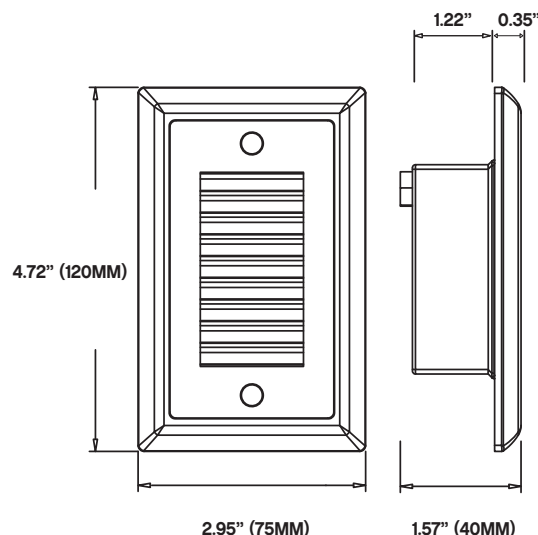

SPECIFICATION SHEET

JOB NAME: _____
 LOCATION: _____
 QUOTE/REF#: _____

The **ST-400** Step Light is a 120V Dimmable LED fixture which can be used in most indoor or outdoor applications. Featuring a high 95+ CRI at 2.5W output, this easy to install fixture provides optimal lighting in a stylish design.

FEATURES

- Easy install with single gang switch box.
- Suitable for indoor/outdoor applications.
- Vertical and horizontal louver face plate options.
- White and Bronze finish options.
- Die-cast aluminum fac plate.
- 3000K color temperature
- Dimmable with forward-phase dimmers.
- UL listed
- Rated to last 50,000 hrs.

SPECIFICATIONS

INPUT VOLTAGE	120V AC
POWER CONSUMPTION	2.5W
LUMEN OUTPUT	100 Lumens
OPERATING FREQUENCY	50 / 60Hz
CCT	3000K
CRI	96+
DIMMING	YES with forward-phase dimmers
IP RATING	IP65 wet location
OPERATING TEMPERATURE	-4 ~ 122°F (-20 ~ 50°C)
AMBIENT TEMPERATURE	-4 ~ 176°F (-20 ~ 80°C)
LUMEN MAINTENANCE	50,000 hrs.
CONNECTION	7" 18AWG Lead Wire
WARRANTY	5-Year Limited
FACE PLATE DIMENSIONS	4.72"W x 2.95"H x 1.57"D

DIMENSIONS

ORDERING GUIDE EX: ST300-30K-HL-BZ-12V

ST300				
MODEL	COLOR TEMP	FACE PLATE OPTIONS	FINISH	VOLTAGE
	30K - 3000K	HL - Horizontal Louver VL - Vertical Louver	WH - White BZ - Bronze BN - Brushed Nickel	UNV - 120/277V 12V - 12V AC/DC