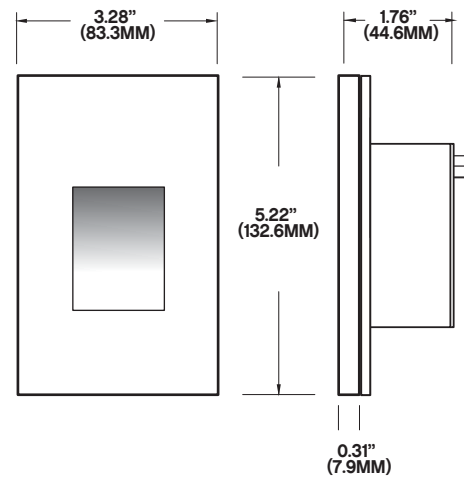

### SPECIFICATIONS

INPUT VOLTAGE	12V DC / 120V AC
POWER CONSUMPTION	2W
LUMEN OUTPUT	185 Lumens
OPERATING FREQUENCY	50 / 60Hz
CCT	2700K / 3000K / 4000K
CRI	90
DIMMING	YES
IP RATING	IP65 wet location
OPERATING TEMPERATURE	-4 ~ 122°F (-20 ~ 50°C)
AMBIENT TEMPERATURE	-4 ~ 176°F (-20 ~ 80°C)
LUMEN MAINTENANCE	50,000 hrs.
CONNECTION	8.5" 18AWG Lead Wire
WARRANTY	5-Year Limited
FACE PLATE DIMENSIONS	3.28"W x 5.22"H x 1.76"D

### DIMENSIONS