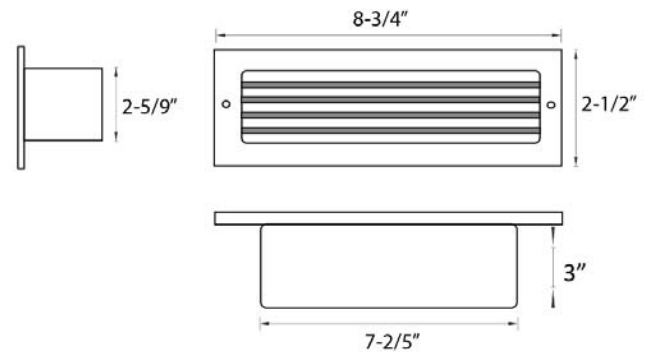

SPECIFICATION SHEET

JOB NAME: _____
 LOCATION: _____
 QUOTE/REF#: _____

The **ST-800** Step Light is a 4W non-dimmable LED fixture which can be used in most indoor or outdoor applications. Capable of 180 Lumens of light output, this easy to install fixture provides optimal lighting in a stylish design.

SPECIFICATIONS

VOLTAGE	UNV 120/277V
POWER CONSUMPTION	4W
LUMEN OUTPUT	180 Lumens
OPERATING FREQUENCY	50 / 60Hz
CCT	3000K / Amber
CRI	80+
DIMMING	NO
IP RATING	IP65 wet location
OPERATING TEMPERATURE	-4 ~ 122°F (-20 ~ 50°C)
AMBIENT TEMPERATURE	-4 ~ 176°F (-20 ~ 80°C)
LUMEN MAINTENANCE	50,000 hrs.
CONNECTION	7" 18AWG Lead Wire
WARRANTY	5-Year Limited
HOUSING DIMENSIONS	8 ^{1/2} " W x 3" H x 3 ^{1/8} " D
FACE PLATE DIMENSIONS	8 ^{3/4} " W x 3 ^{5/8} " H x 3/8" D

DIMENSIONS

ORDERING GUIDE EX: ST800-30K-BZ-24V

ST800					
MODEL	COLOR TEMP	FACE PLATE	FINISH	VOLTAGE	OPTIONS
	30K - 3000K AM - Amber	HL - Horizontal Louver HV - Horizontal Visor LS - Lensed	WH - White BZ - Bronze BN - Brushed Nickel	24V - 24V DC	HB - Hanging Bracket