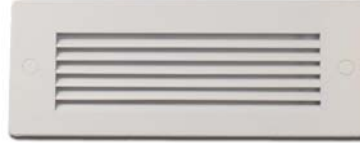

SPECIFICATION SHEET

JOB NAME: _____
 LOCATION: _____
 QUOTE/REF#: _____

The **ST-800** Step Light is a 4W non-dimmable LED fixture which can be used in most indoor or outdoor applications. Capable of 180 Lumens of light output, this easy to install fixture provides optimal lighting in a stylish design.

FEATURES

- 120/277V
- Suitable for interior exterior applications.
- Bronze, Brushed Nickel and White finish options.
- Die-cast aluminum face plate
- 3000K and Amber color temperatures
- Suitable for wet locations.
- Non-Dimmable
- Rated to last 50,000 hrs.

DIMENSIONS

ORDERING GUIDE EX: ST800-30K-BZ-24V

ST800					
MODEL	COLOR TEMP	FACE PLATE	FINISH	VOLTAGE	OPTIONS
	30K - 3000K AM - Amber	HL - Horizontal Louver HV - Horizontal Visor LS - Lensed	WH - White BZ - Bronze BN - Brushed Nickel	24V - 24V DC	HB - Hanging Bracket

FACE PLATE OPTIONS

HL - Horizontal Louver

HV - Horizontal Visor

LS - Lensed