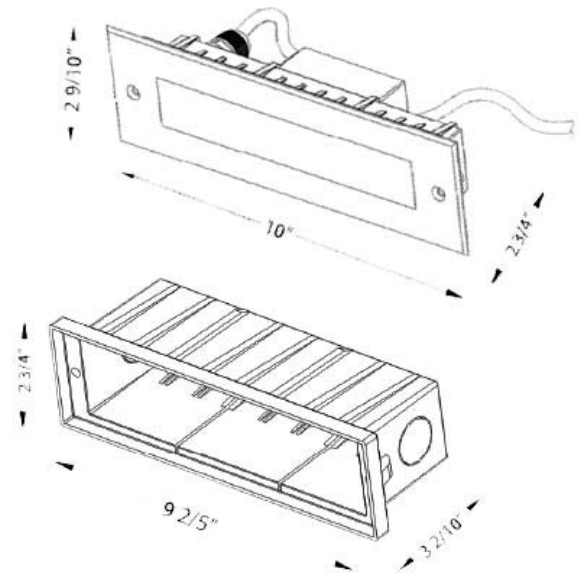

## SPECIFICATION SHEET

JOB NAME: \_\_\_\_\_  
 LOCATION: \_\_\_\_\_  
 QUOTE/REF#: \_\_\_\_\_

The **ST-603** Step Light is a 6W Dimmable LED fixture which can be used in most indoor or outdoor applications. Capable of 330 Lumens of light output, this easy to install fixture provides optimal lighting in a stylish design.

### FEATURES

- 24V DC
- Suitable for interior exterior applications.
- Stainless Bronze and Stainless Silver finishes.
- Die-cast aluminum face plate
- 3000K and 4000K color temperatures
- Suitable for wet locations.
- Dimmable
- Rated to last 50,000 hrs.

### SPECIFICATIONS

VOLTAGE	24V DC
POWER CONSUMPTION	6W
LUMEN OUTPUT	330 Lumens
OPERATING FREQUENCY	50 / 60Hz
CCT	3000K / 4000K
CRI	80+
DIMMING	YES
IP RATING	IP67 wet location
OPERATING TEMPERATURE	-4 ~ 122°F (-20 ~ 50°C)
AMBIENT TEMPERATURE	-4 ~ 176°F (-20 ~ 80°C)
LUMEN MAINTENANCE	50,000 hrs.
CONNECTION	7" 18AWG Lead Wire
WARRANTY	5-Year Limited
HOUSING DIMENSIONS	9 <sup>2/5</sup> " W x 2 <sup>3/4</sup> " H x 10" W x 3 <sup>1/8</sup> " D
FACE PLATE DIMENSIONS	9 <sup>2/5</sup> " W x 2 <sup>3/4</sup> " H x 10" W x 3 <sup>1/8</sup> " D

### DIMENSIONS