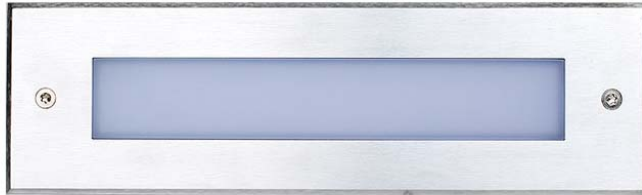

## SPECIFICATION SHEET

JOB NAME: \_\_\_\_\_  
 LOCATION: \_\_\_\_\_  
 QUOTE/REF#: \_\_\_\_\_

The **ST-603** Step Light is a 6W Dimmable LED fixture which can be used in most indoor or outdoor applications. Capable of 330 Lumens of light output, this easy to install fixture provides optimal lighting in a stylish design.

### FEATURES

- 24V DC
- Suitable for interior exterior applications.
- Stainless Bronze and Stainless Silver finishes.
- Die-cast aluminum face plate
- 3000K and 4000K color temperatures
- Suitable for wet locations.
- Dimmable
- Rated to last 50,000 hrs.

### SPECIFICATIONS

VOLTAGE	24V DC
POWER CONSUMPTION	6W
LUMEN OUTPUT	330 Lumens
OPERATING FREQUENCY	50 / 60Hz
CCT	3000K / 4000K
CRI	80+
DIMMING	YES
IP RATING	IP67 wet location
OPERATING TEMPERATURE	-4 ~ 122°F (-20 ~ 50°C)
AMBIENT TEMPERATURE	-4 ~ 176°F (-20 ~ 80°C)
LUMEN MAINTENANCE	50,000 hrs.
CONNECTION	7" 18AWG Lead Wire
WARRANTY	5-Year Limited
HOUSING DIMENSIONS	9 <sup>2/5</sup> " W x 2 <sup>3/4</sup> " H x 10" W x 3 <sup>1/8</sup> " D
FACE PLATE DIMENSIONS	9 <sup>2/5</sup> " W x 2 <sup>3/4</sup> " H x 10" W x 3 <sup>1/8</sup> " D