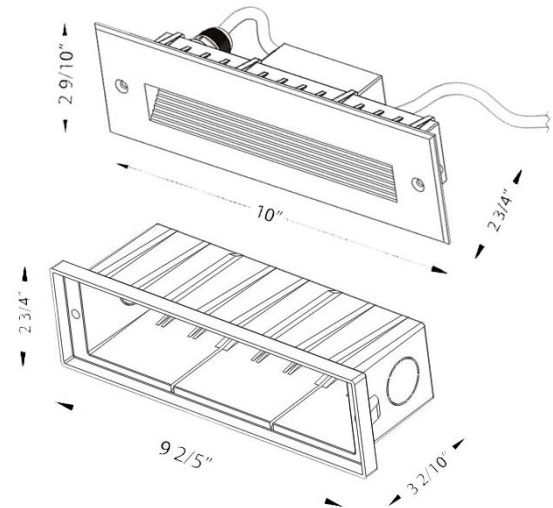

SPECIFICATION SHEET

JOB NAME: _____
 LOCATION: _____
 QUOTE/REF#: _____

The **ST-601** Step Light is a 6W Dimmable LED fixture which can be used in most indoor or outdoor applications. Capable of 330 Lumens of light output, this easy to install fixture provides optimal lighting in a stylish design.

FEATURES

- 24V DC
- Suitable for interior exterior applications.
- Bronze, Black, White and Silver finishes.
- Die-cast aluminum face plate
- 3000K and 4000K color temperatures
- Suitable for wet locations.
- Dimmable
- Rated to last 50,000 hrs.

SPECIFICATIONS

VOLTAGE	24V DC
POWER CONSUMPTION	6W
LUMEN OUTPUT	330 Lumens
OPERATING FREQUENCY	50 / 60Hz
CCT	3000K / 4000K
CRI	80+
DIMMING	YES
IP RATING	IP67 wet location
OPERATING TEMPERATURE	-4 ~ 122°F (-20 ~ 50°C)
AMBIENT TEMPERATURE	-4 ~ 176°F (-20 ~ 80°C)
LUMEN MAINTENANCE	50,000 hrs.
CONNECTION	7" 18AWG Lead Wire
WARRANTY	5-Year Limited
HOUSING DIMENSIONS	9 ^{2/5} " W x 2 ^{3/4} " H x 10" W x 3 ^{1/8} " D
FACE PLATE DIMENSIONS	9 ^{2/5} " W x 2 ^{3/4} " H x 10" W x 3 ^{1/8} " D

DIMENSIONS

ORDERING GUIDE EX: ST601-30K-BZ-24V

ST601			
MODEL	COLOR TEMP	FINISH	VOLTAGE
	30K - 3000K 40K - 4000K	WH - White BK - Black BZ - Bronze SI - Silver	24V - 24V DC